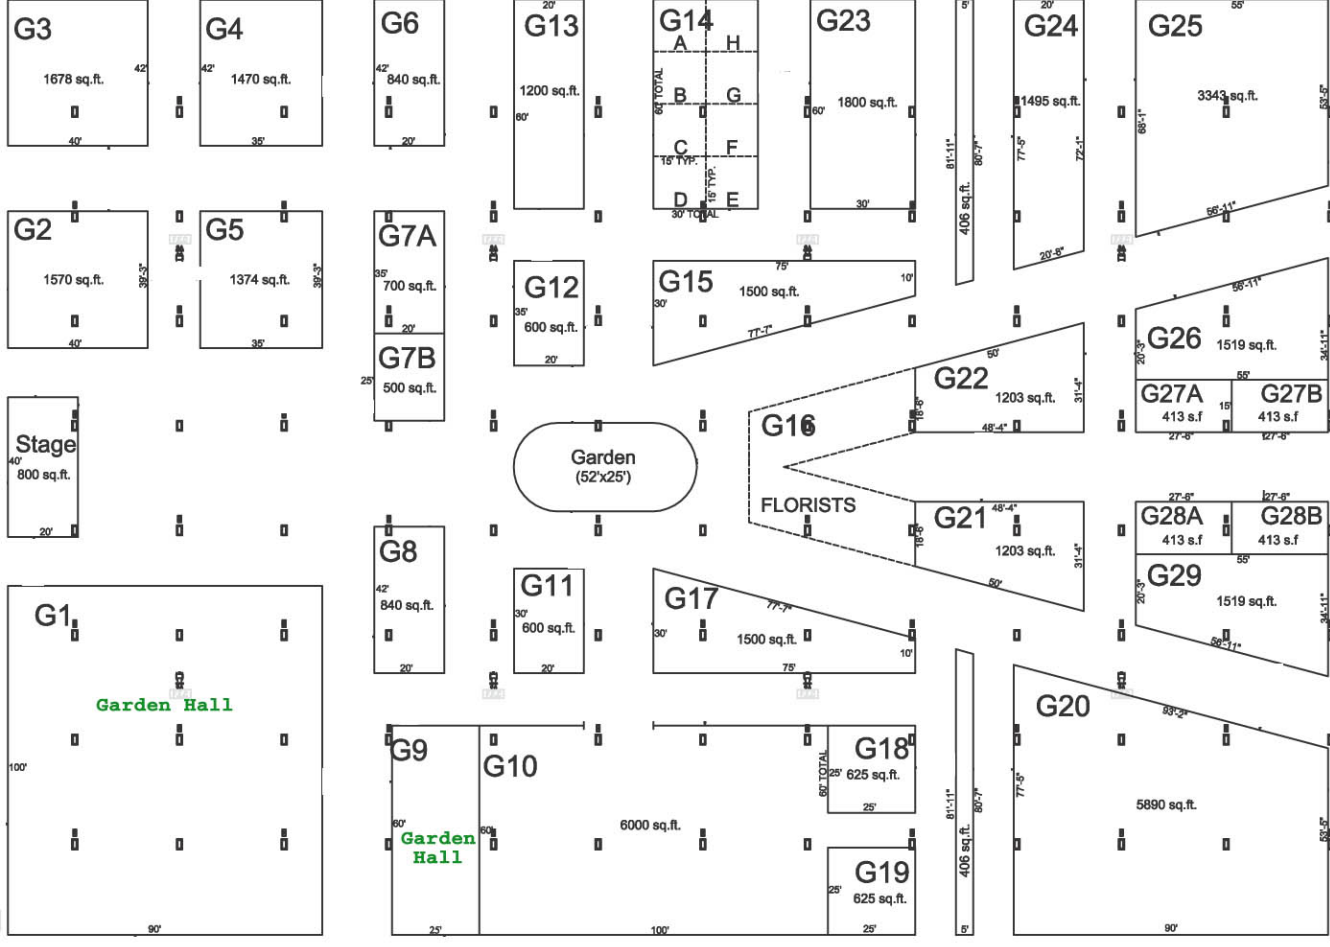

FULL HEIGHT FOLDING PARTITION

CONCESSION

FULL HEIGHT FOLDING PARTITION

EXHIBIT HALL A

Stage
800 sq.ft. 40' x 20'

Garden
(52'x25')

FLORISTS

GALLERIA 79 851 281'-11.75"