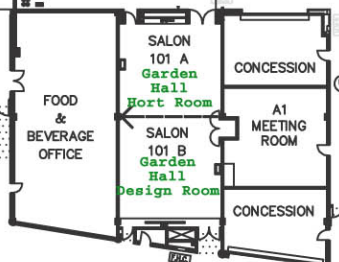

FULL HEIGHT FOLDING PARTITION

CONCESSION

FULL HEIGHT FOLDING PARTITION

EXHIBIT HALL A

Stage
800 sq.ft. 40' x 20'

Garden
(52'x25')

FLORISTS

GALLERIA 79 851 281'-11.75"