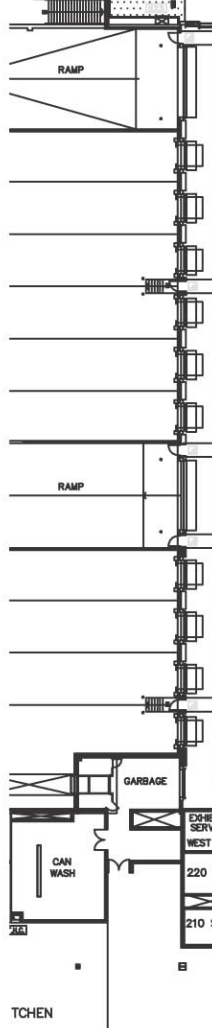

FULL HEIGHT FOLDING PARTITION

CONCESSION

FULL HEIGHT FOLDING PARTITION

EXHIBIT HALL A

Stage
800 sq.ft. 40' x 20'

Garden
(52'x25')

FLORISTS

GALLERIA 79 851 281'-11.75"